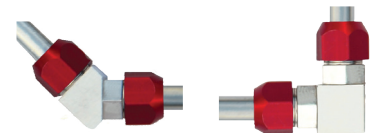

**SOLUTION**

**SMART SPLICE™ LINE TO HOSE CONNECTOR**  
Connect Tubing To A/C Reduced Barrier Hose

**SMART SPLICE™ HOSE TO HOSE CONNECTOR**  
Connect A/C Reduced Barrier Hose To Hose

**SMART SPLICE™ LINE TERMINATOR**  
Block Off A Damaged or Unused Metal Line

**SMART SPLICE™ LINE TO LINE**

INSTALLS WITH STANDARD WRENCH  
NO LINE REMOVAL REPAIRS  
WORKS ON ANY METAL LINE  
PATENTED SEALING TECHNOLOGY

**CERTIFIED LEAK-FREE**  
BURST-TESTED TO 2600 PSI

**SMART SPLICE™ 45° & 90° LINE SPLICE**  
Repair leaks at line bends, elbows, and turns