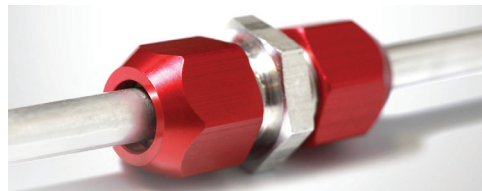

# PART SMARTER WITH **SMART SPLICE™**

OE-APPROVED – EFFECTIVE – DURABLE – 5 MINUTE LINE REPAIR

**SMART SPLICE™**  
*Line Splice*

**SMART SPLICE™**  
*Service Port "T"*

**SMART SPLICE™**  
*Line to Hose*

**PROBLEM**

**SOLUTION**

**SMART SPLICE™ LINE TO HOSE CONNECTOR**  
Connect Tubing To A/C Reduced Barrier Hose

**SMART SPLICE™ HOSE TO HOSE CONNECTOR**  
Connect A/C Reduced Barrier Hose To Hose

**SMART SPLICE™ LINE TERMINATOR**  
Block Off A Damaged or Unused Metal Line

**SMART SPLICE™ LINE TO LINE**

INSTALLS WITH STANDARD WRENCH  
NO LINE REMOVAL REPAIRS  
WORKS ON ANY METAL LINE  
PATENTED SEALING TECHNOLOGY

**CERTIFIED LEAK-FREE**  
BURST-TESTED TO 2600 PSI

**SMART SPLICE™ 45° & 90° LINE SPLICE**  
Repair leaks at line bends, elbows, and turns